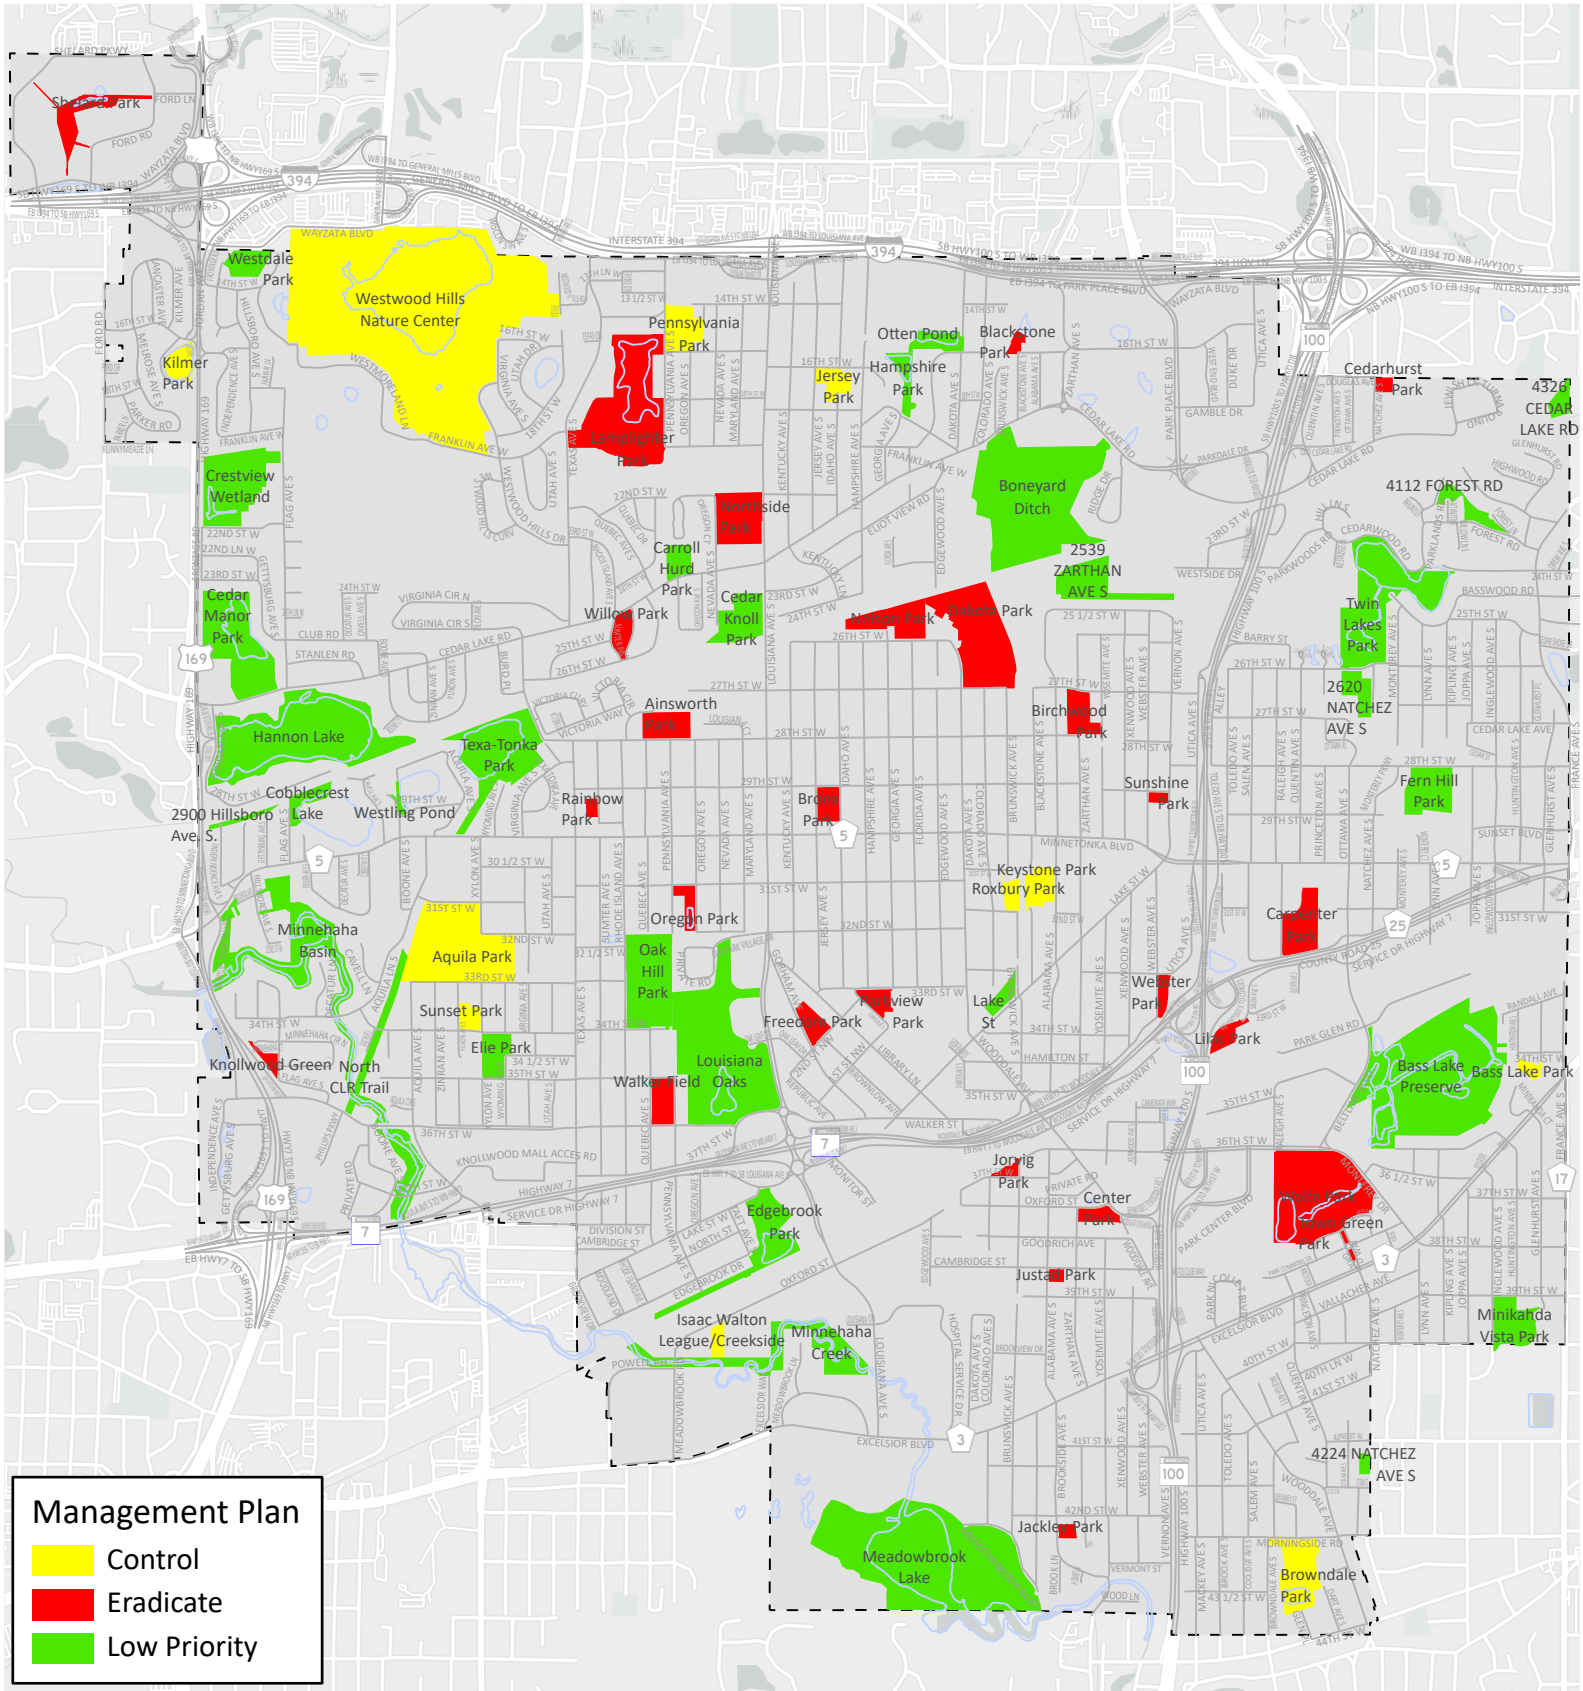

Buckthorn Management Program

Management Plan

- Control
- Eradicate
- Low Priority