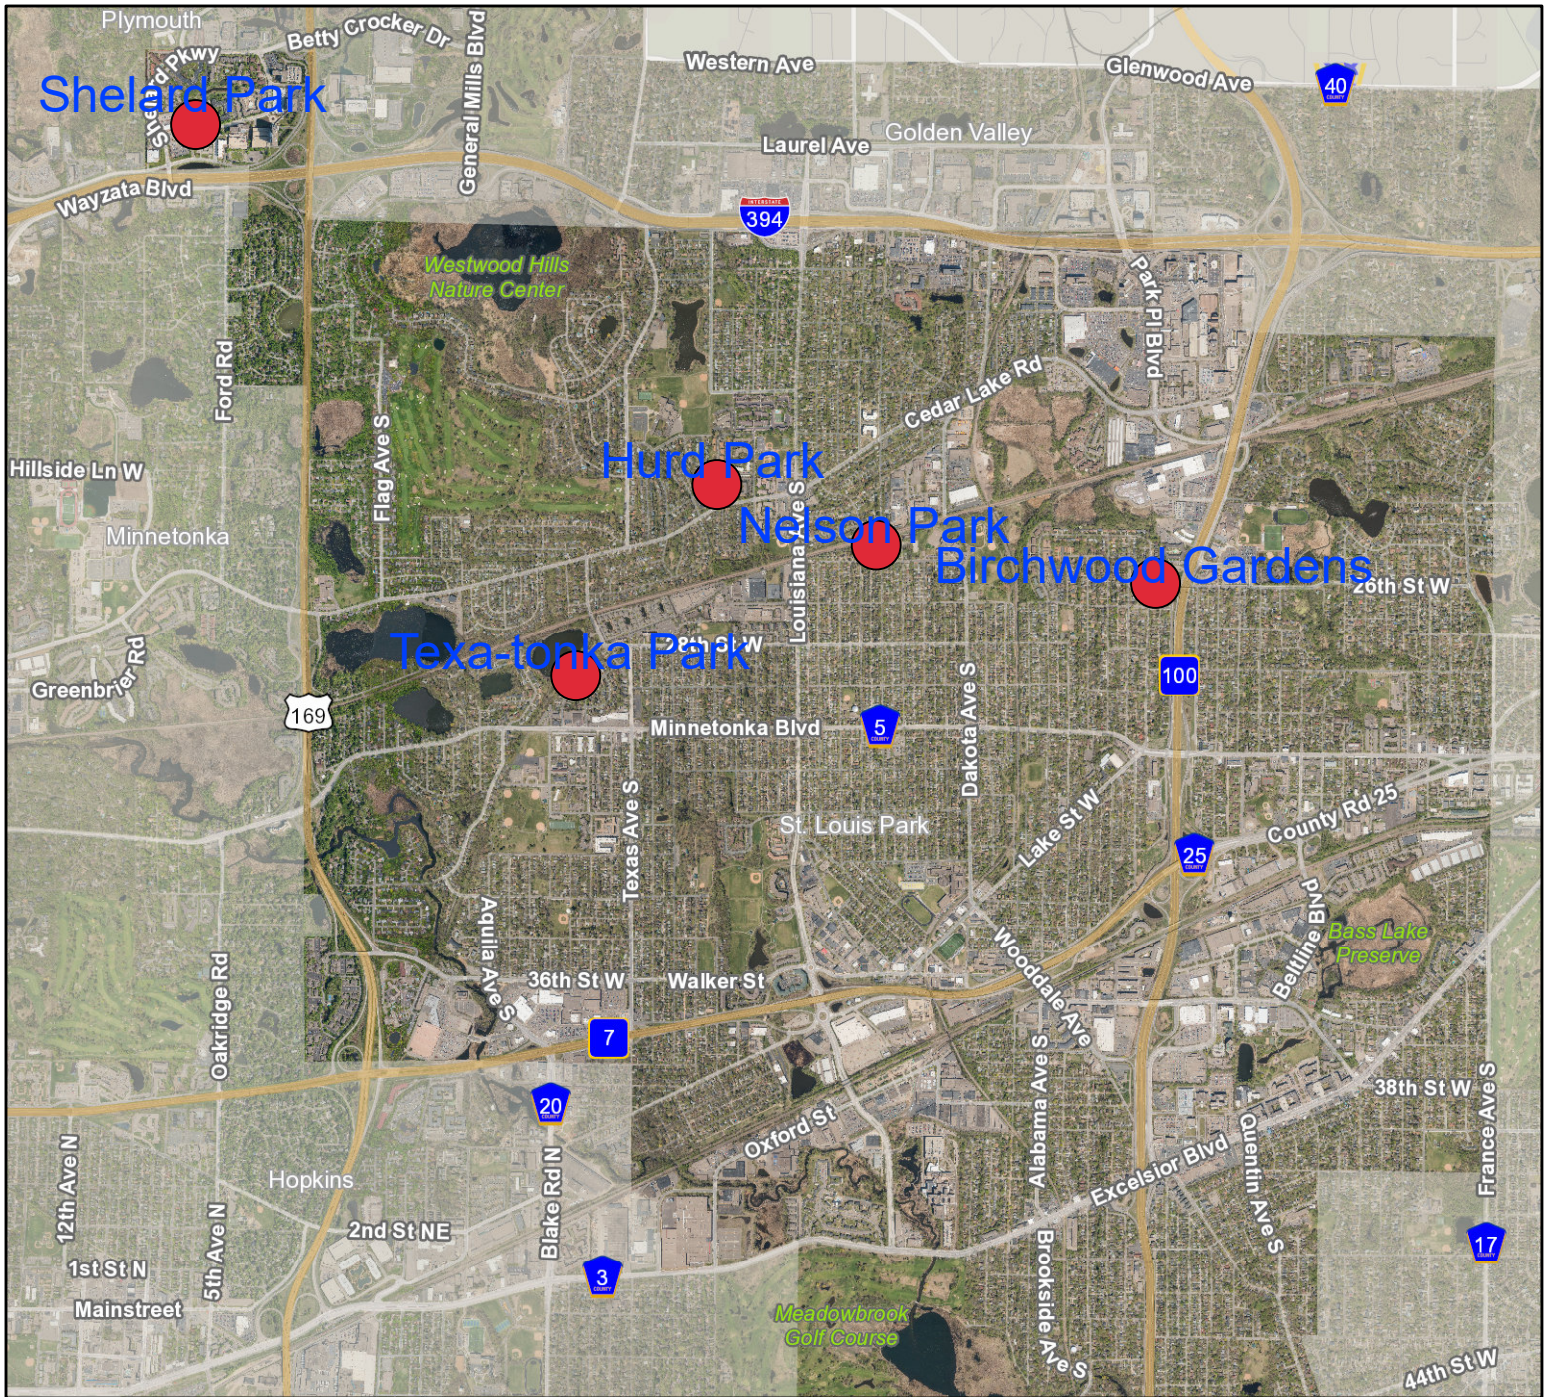

St. Louis Park Community Gardens

1 inch = 3,009 feet

January 11, 2021

Birchwood Park Garden Plots

2/2021

Carroll Hurd Garden Plots

Nelson Park Garden Plots

2/2021

Shelard Park Garden Plots

N

2/2021

Texa-Tonka Park Garden Plots

2/2021