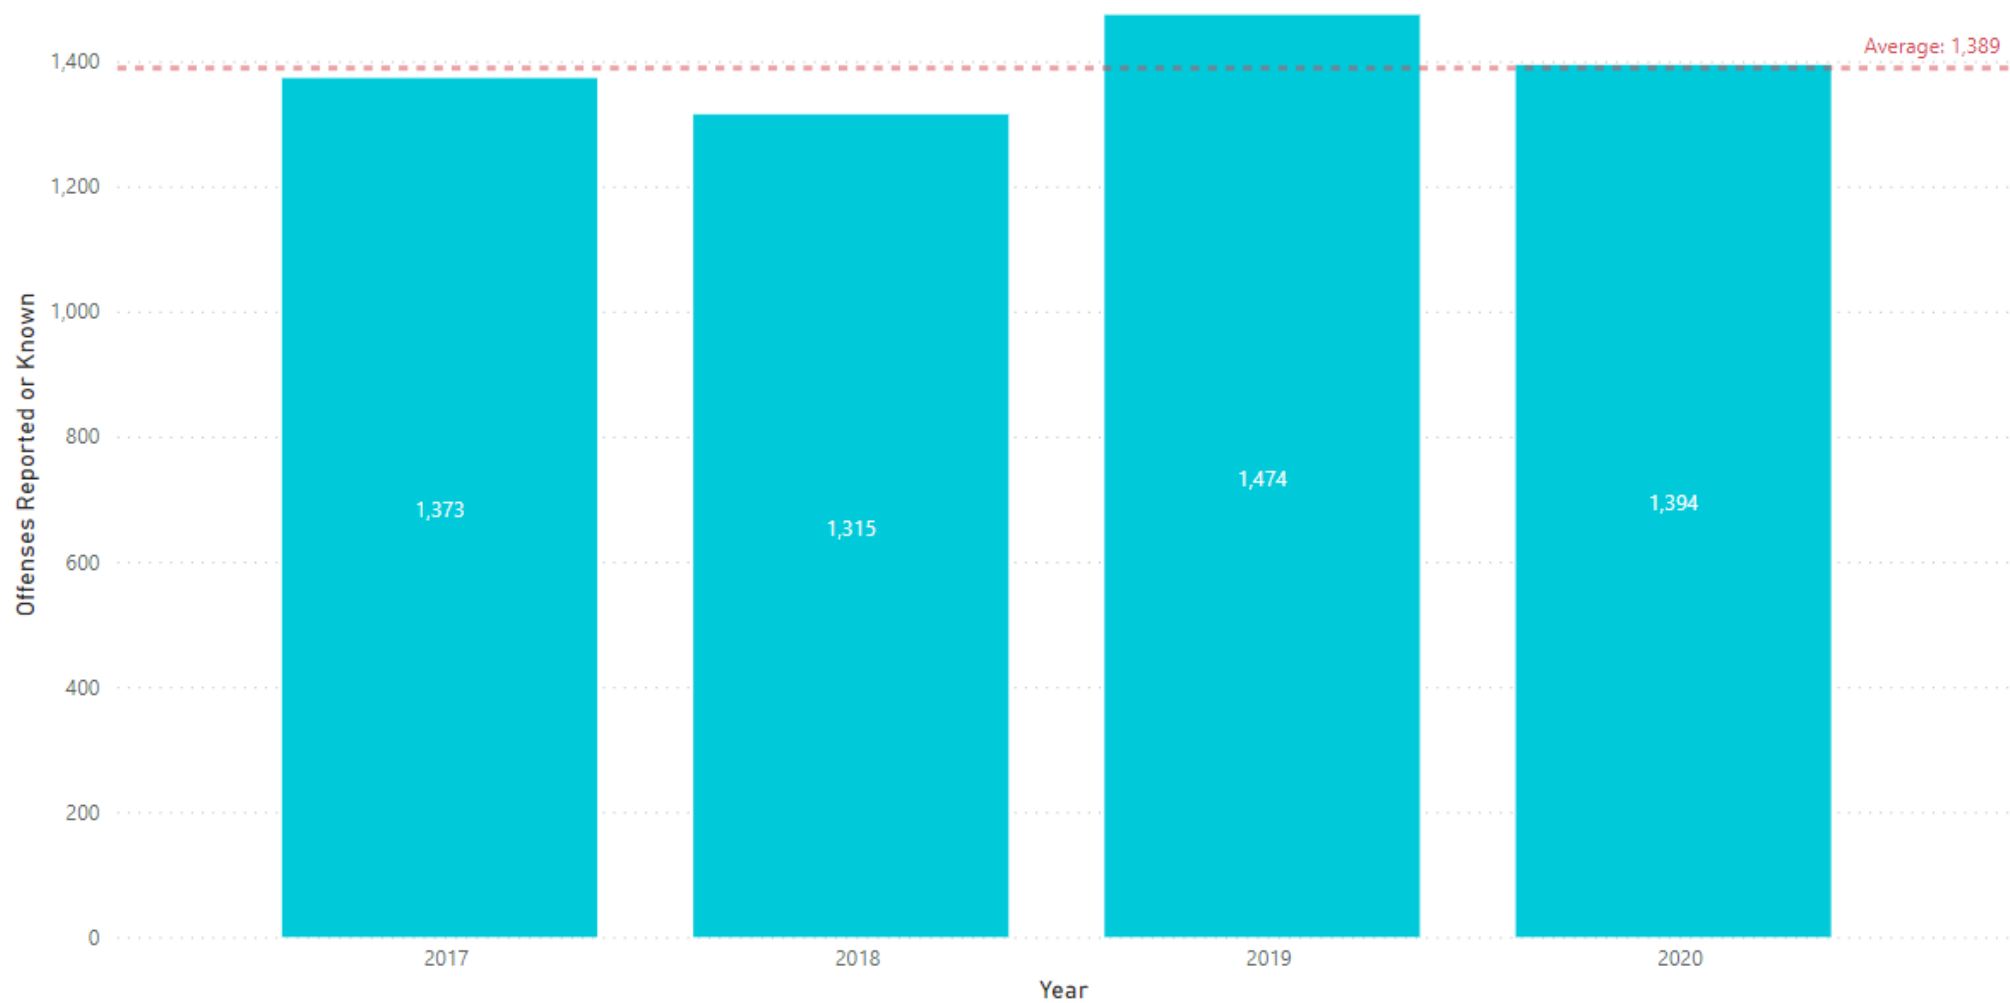

Part I Crimes by Year

Source: Department Records & Bureau of Criminal Apprehension Supplemental Reporting

Part I Crime includes: Homicide, Rape, Robbery, Aggravated Assault, Burglary, Theft, Motor Vehicle Theft & Arson