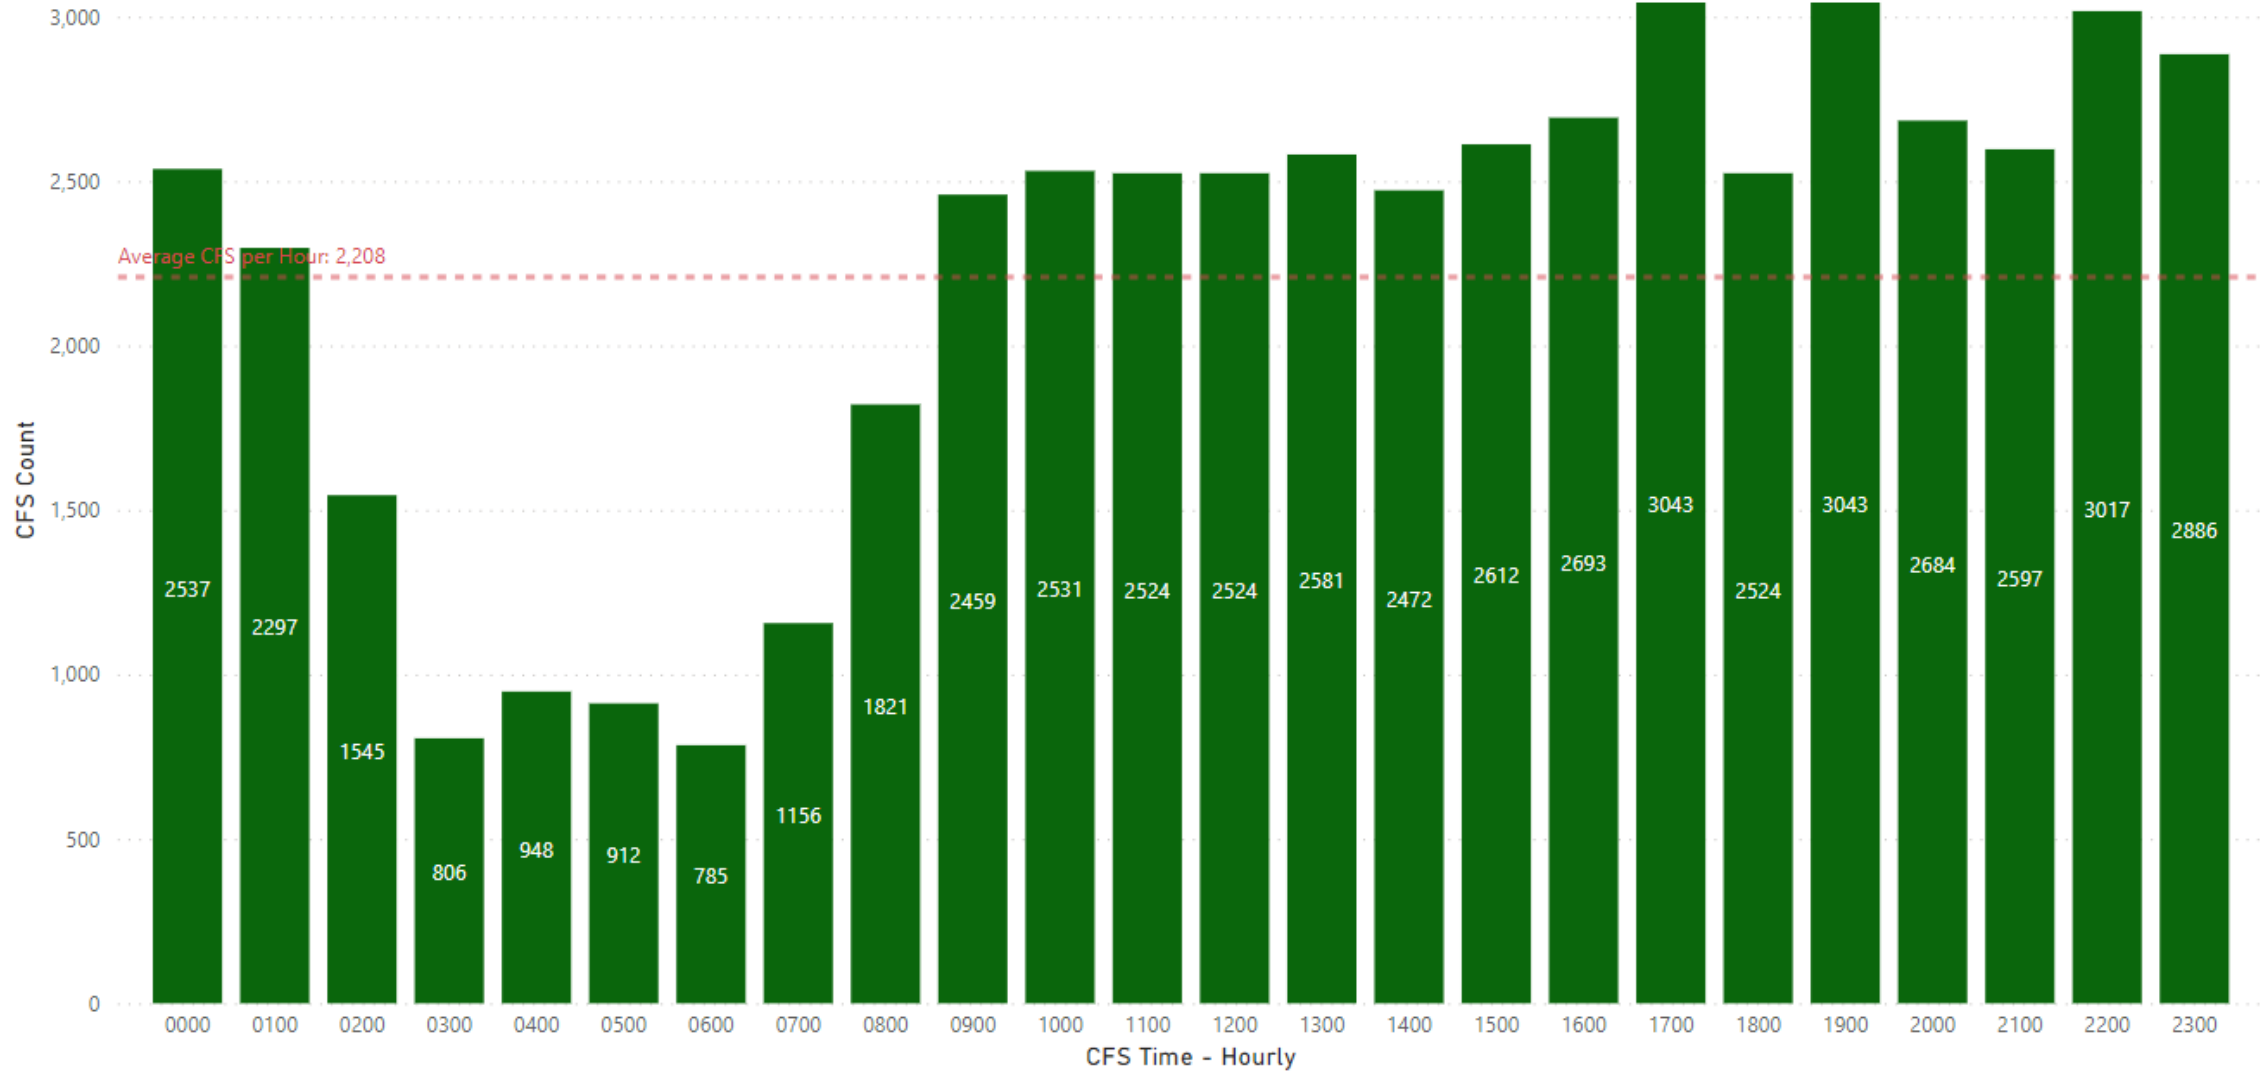

CFS by Time of Day - 2020

Source: Department Records