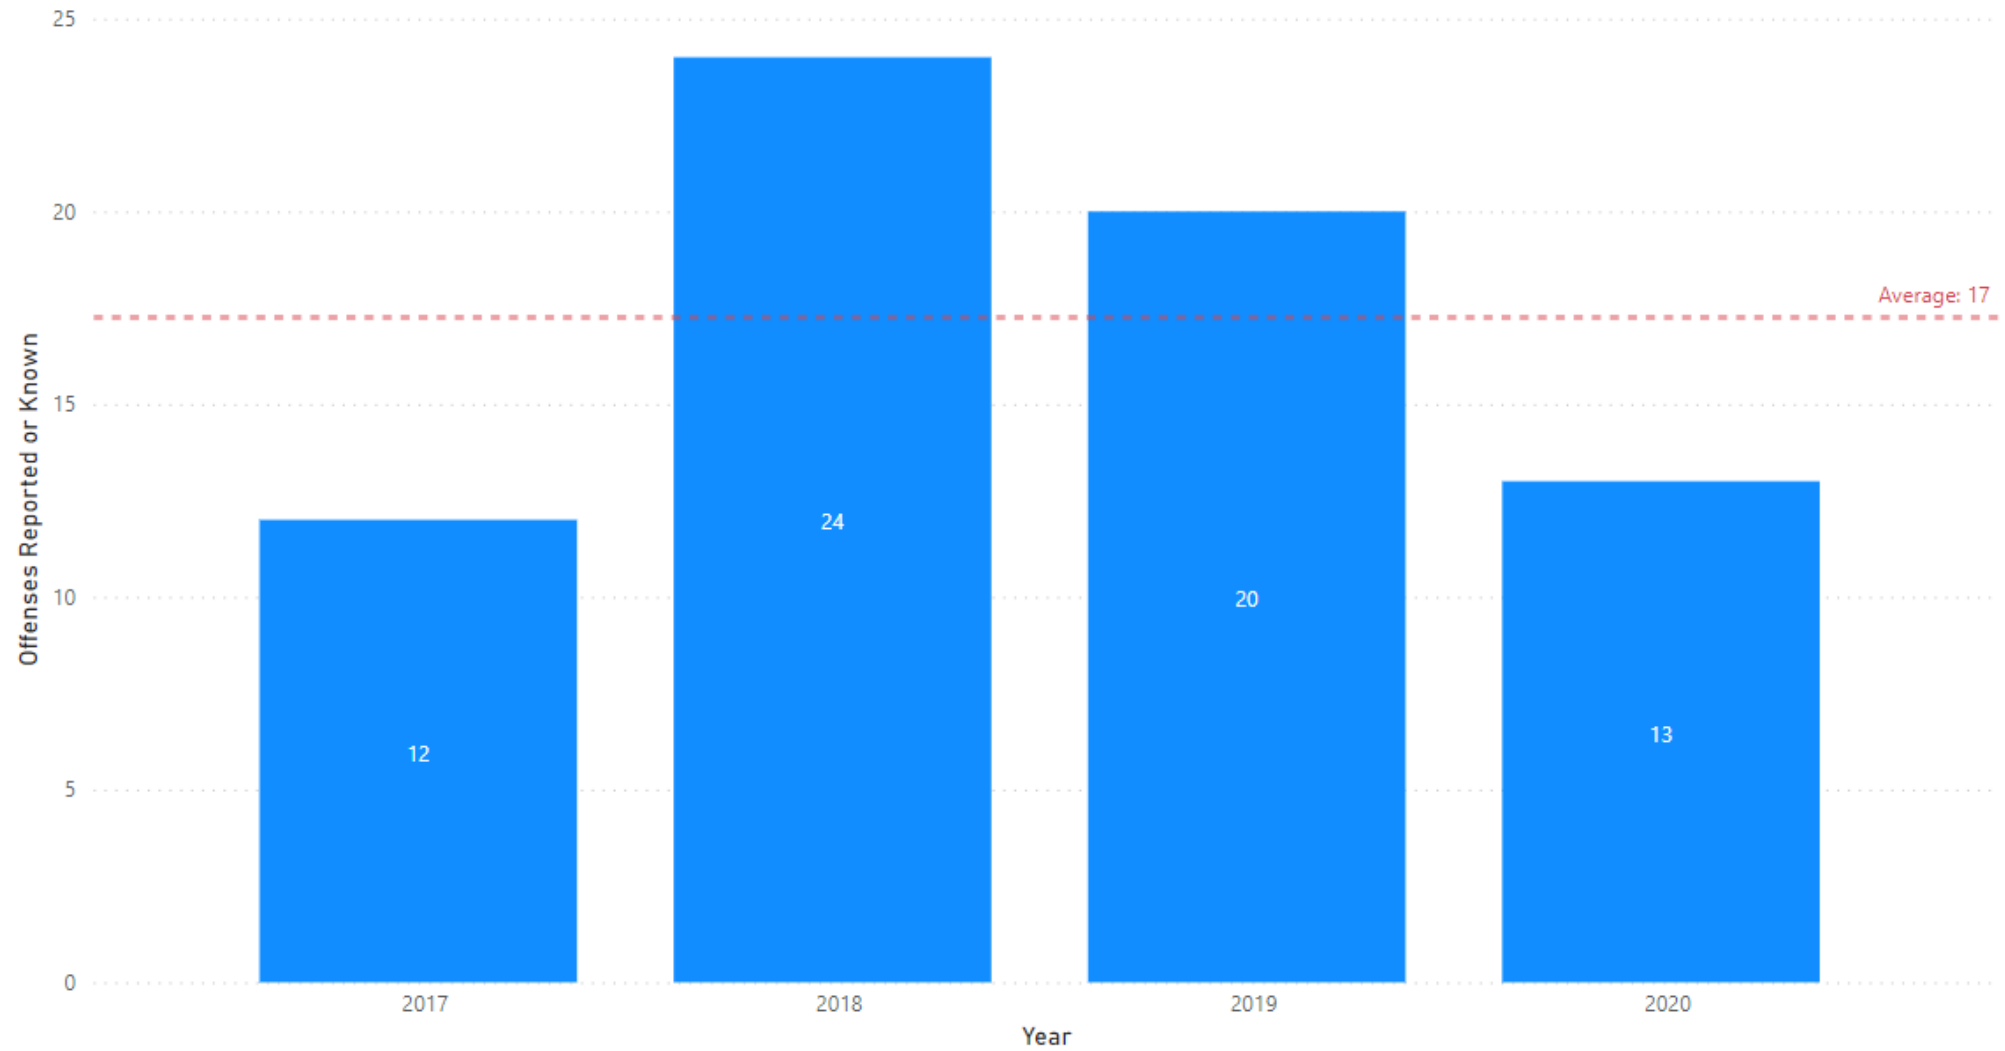

Rape Cases by Year

Source: Department Records & Bureau of Criminal Apprehension Supplemental Reporting