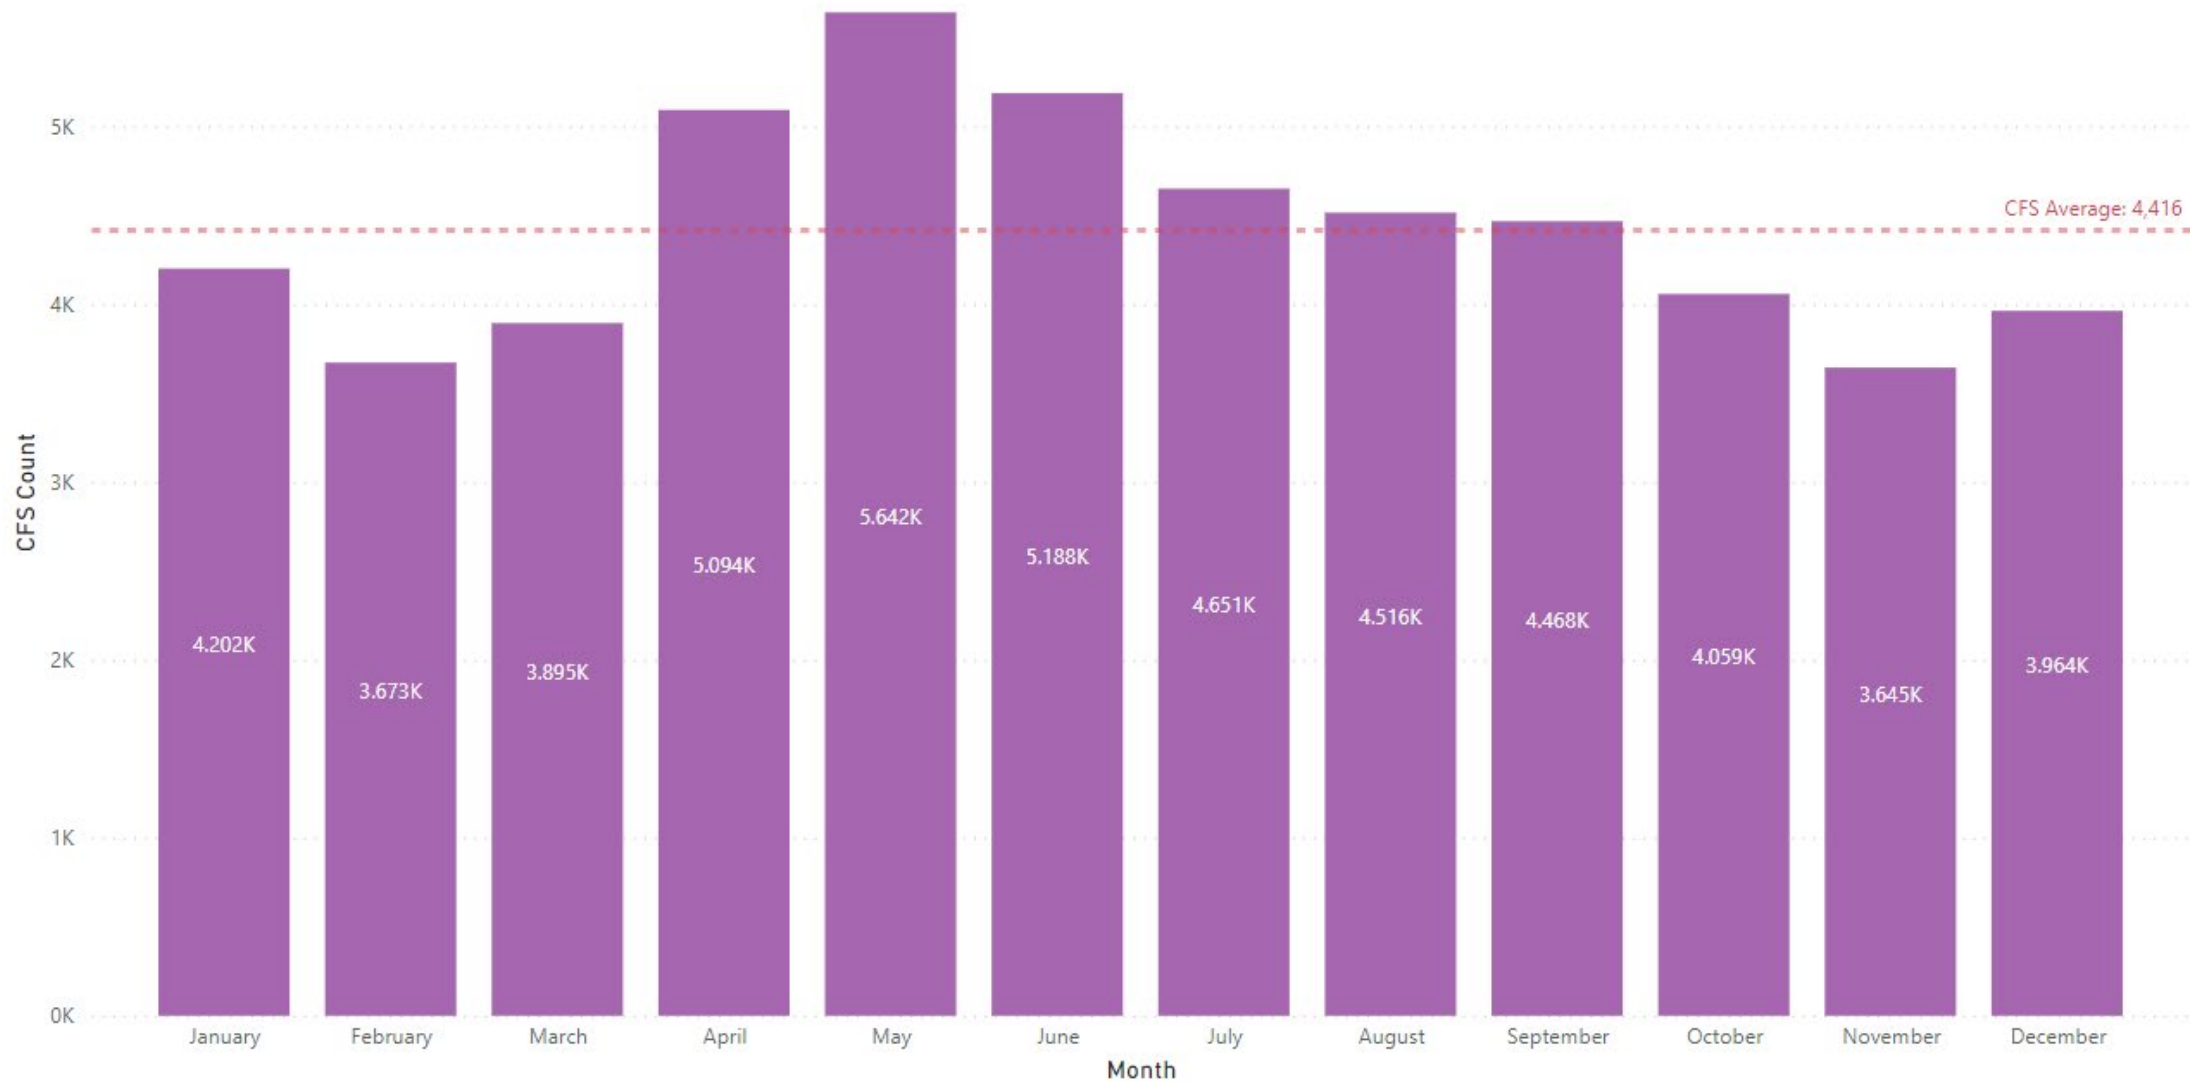

Total Part I Crimes

Offenses Grouped	2017	2018	2019	2020
10. Total Part I Crimes	1,373	1,315	1,474	1,394

Part II Crimes Reported

Offenses Grouped	2017	2018	2019	2020
11. Other Assaults	194	214	147	172
12. Fraud	198	206	220	229
13. Embezzlement	0	1	3	0
14. Forgery/Counterfeiting	36	59	66	28
15. Other Sex Offenses	36	17	14	19
16. Narcotics	106	78	60	51
17. Gambling	0	0	0	0
18. Family/Child Crime	6	4	3	3
19. Liquor Violations	15	17	2	3
20. Disorderly Conduct	26	30	30	34
21. Possess/Receive Stolen Property	5	16	15	21
22. Weapons Violations	12	10	13	18
23. Prostitution/Obscenity	2	0	0	0
24. DWI	157	158	120	54
25. Vandalism	166	202	196	222
26. Vagrancy	0	0	1	0
27. All Other	199	122	178	197
Total Part II Crimes	1,158	1,134	1,068	1,051

CFS by Year

Source: Department Records

Source: Department Records

ST. LOUIS PARK POLICE DEPARTMENT

CFS by Month - 2020

Source: Department Records

CFS by Weekday - 2020

Source: Department Records