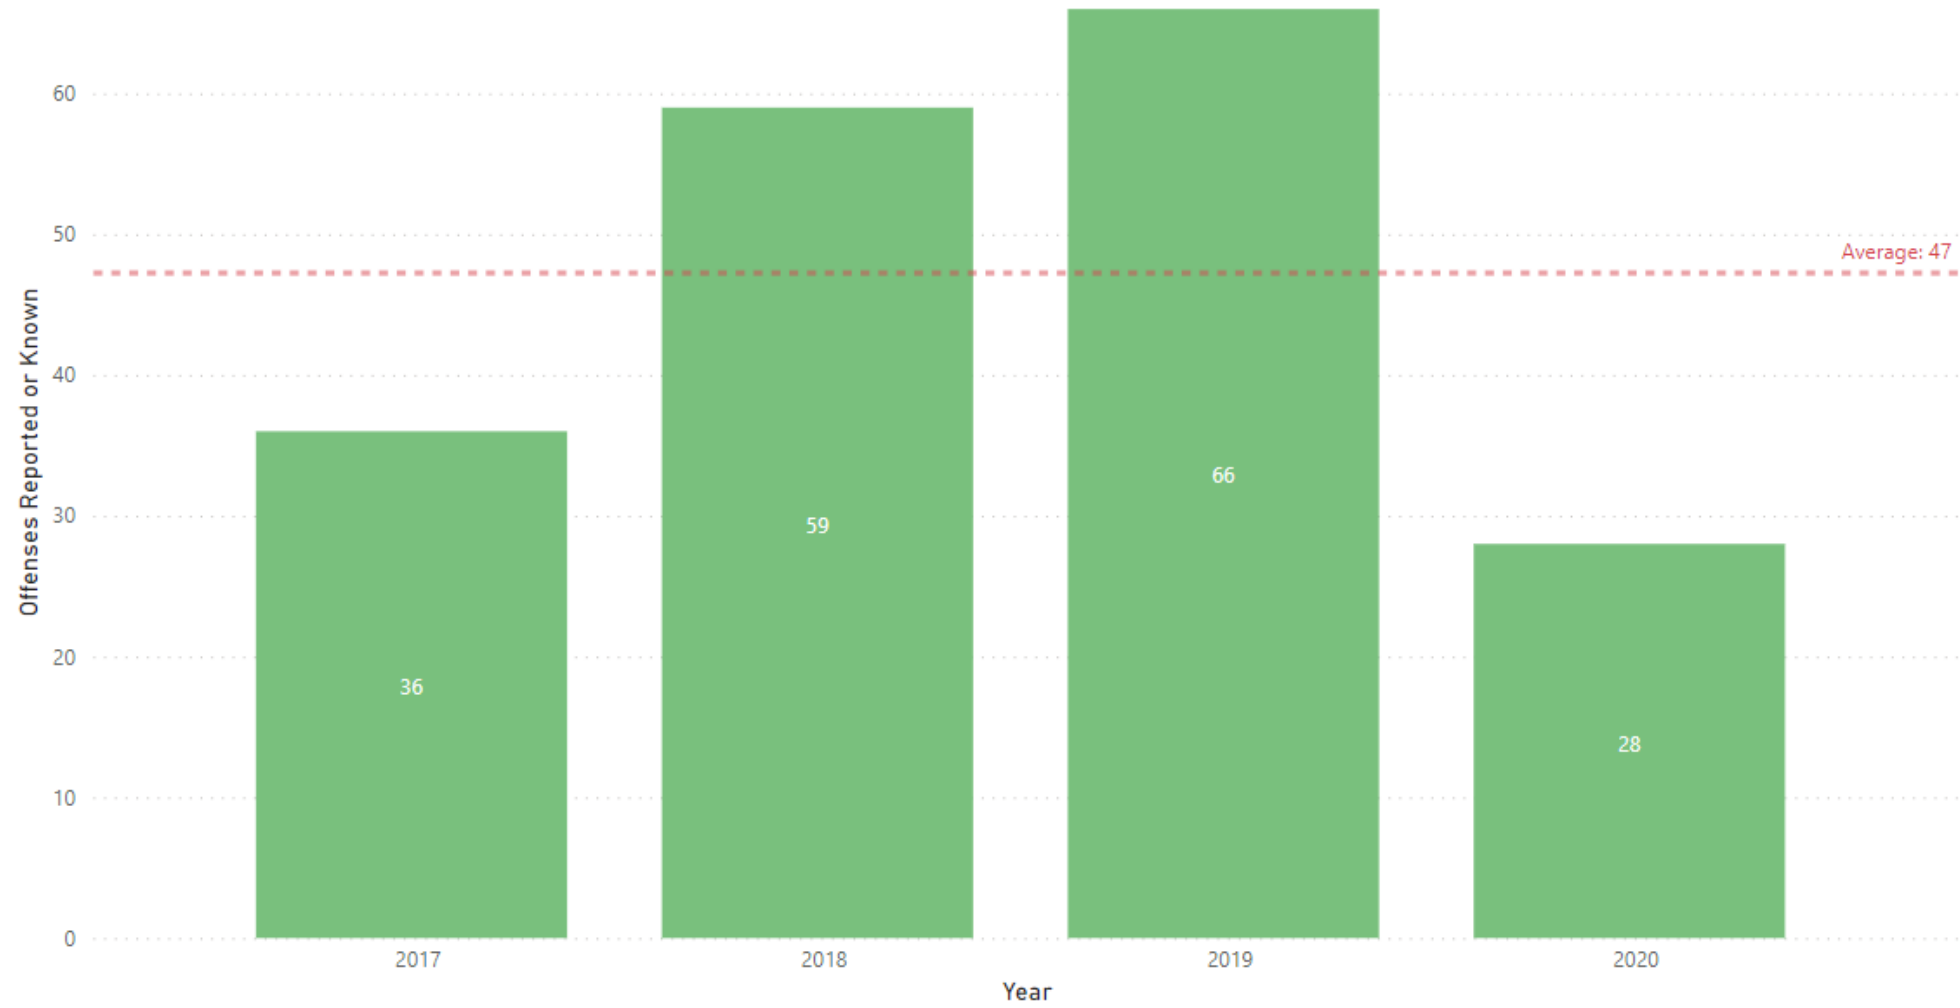

Forgery

Source: Department Records & Bureau of Criminal Apprehension Supplemental Reporting