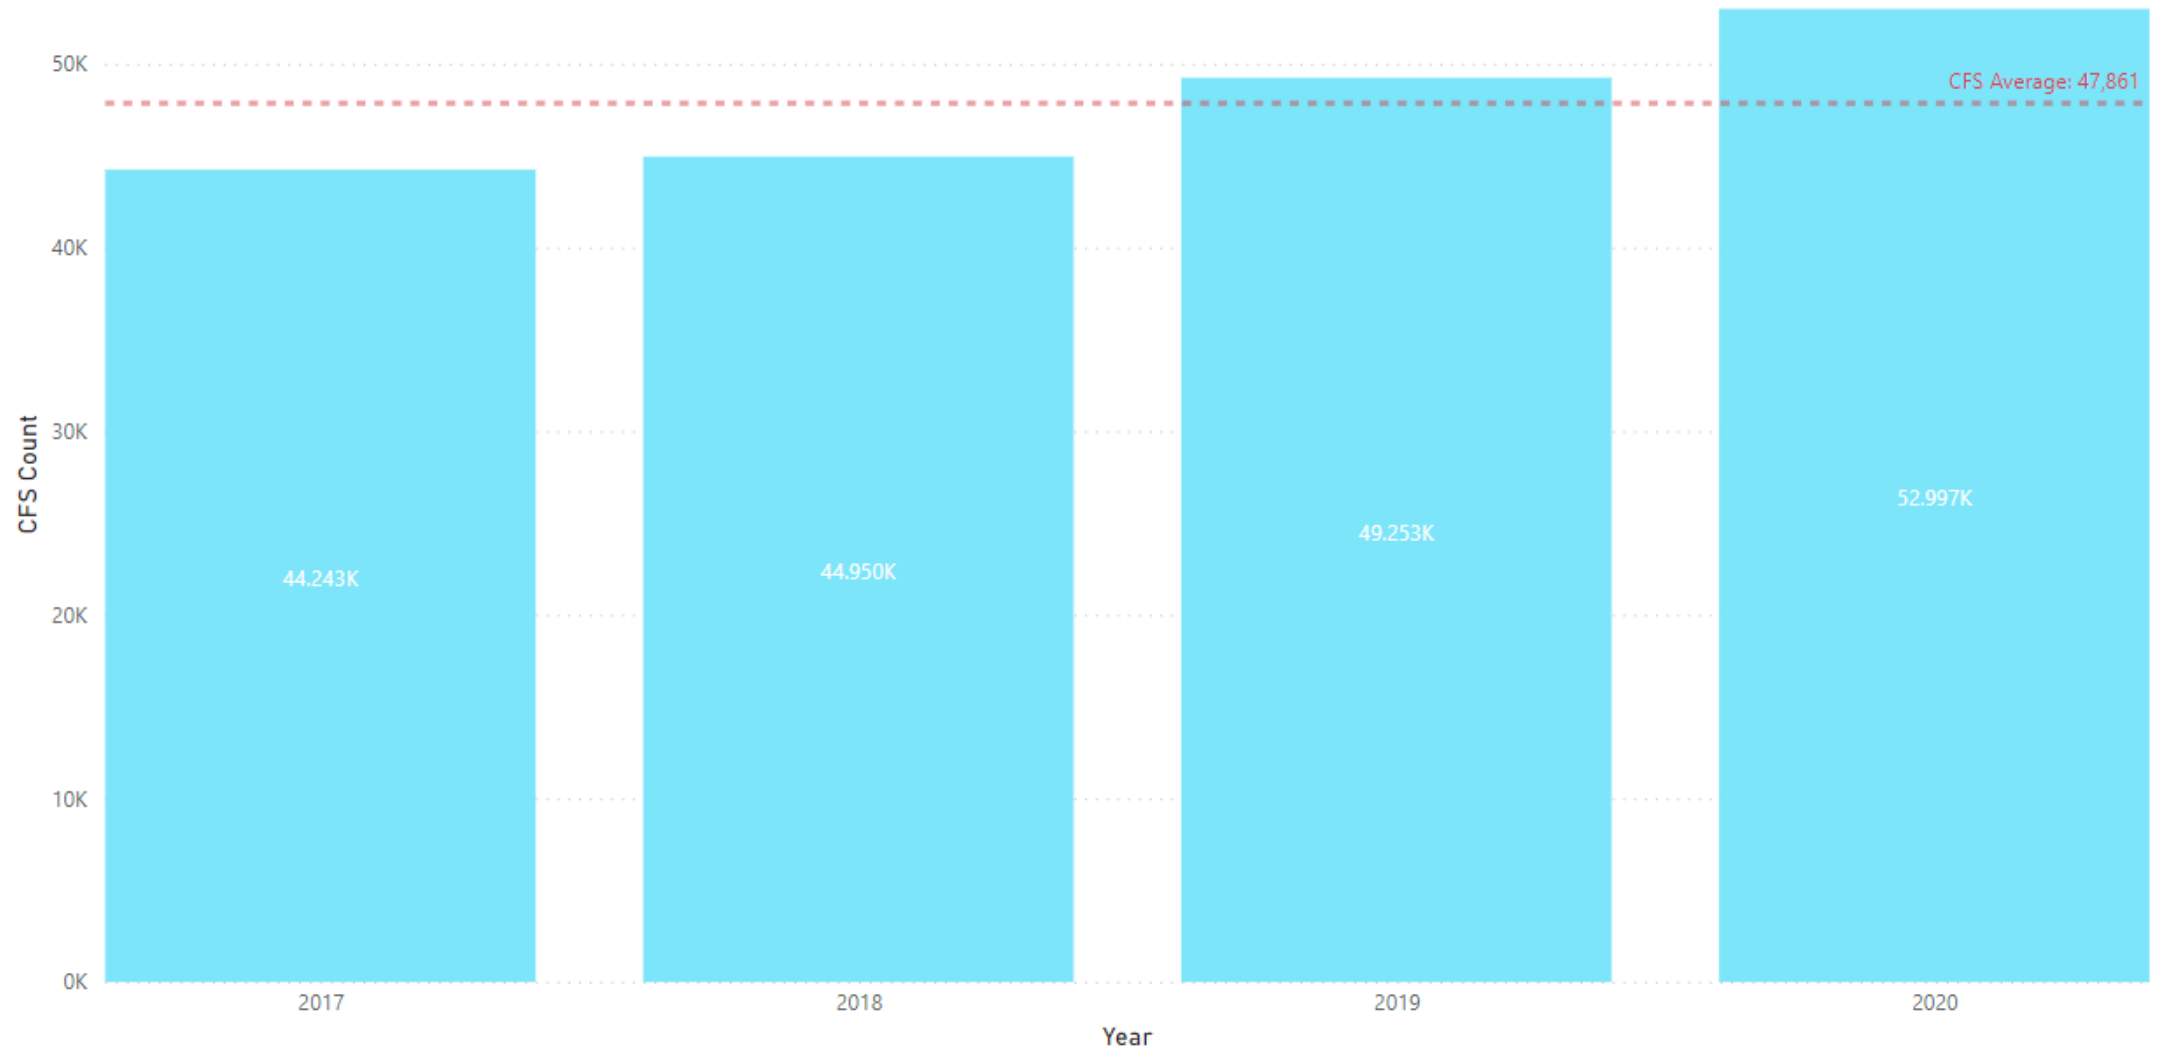

Part I Violent Crimes Reported

Offenses Grouped	2017	2018	2019	2020
01. Homicide	0	0	0	0
02. Rape	12	24	20	13
03. Robbery	17	23	20	12
04. Aggravated Assault	20	28	37	26
Total	49	75	77	51

Part I Property Crimes Reported

Offenses Grouped	2017	2018	2019	2020
05. Burglary	131	119	122	84
06. Larceny	1,135	1,024	1,186	1,150
07. MV Theft	56	95	87	108
08. Arson	2	2	2	1
09. Human Trafficking	0	0	0	0
Total	1,324	1,240	1,397	1,343

Total Part I Crimes

Offenses Grouped	2017	2018	2019	2020
10. Total Part I Crimes	1,373	1,315	1,474	1,394

Part II Crimes Reported

Offenses Grouped	2017	2018	2019	2020
11. Other Assaults	194	214	147	172
12. Fraud	198	206	220	229
13. Embezzlement	0	1	3	0
14. Forgery/Counterfeiting	36	59	66	28
15. Other Sex Offenses	36	17	14	19
16. Narcotics	106	78	60	51
17. Gambling	0	0	0	0
18. Family/Child Crime	6	4	3	3
19. Liquor Violations	15	17	2	3
20. Disorderly Conduct	26	30	30	34
21. Possess/Receive Stolen Property	5	16	15	21
22. Weapons Violations	12	10	13	18
23. Prostitution/Obscenity	2	0	0	0
24. DWI	157	158	120	54
25. Vandalism	166	202	196	222
26. Vagrancy	0	0	1	0
27. All Other	199	122	178	197
Total Part II Crimes	1,158	1,134	1,068	1,051

CFS by Year

Source: Department Records

Source: Department Records

ST. LOUIS PARK POLICE DEPARTMENT