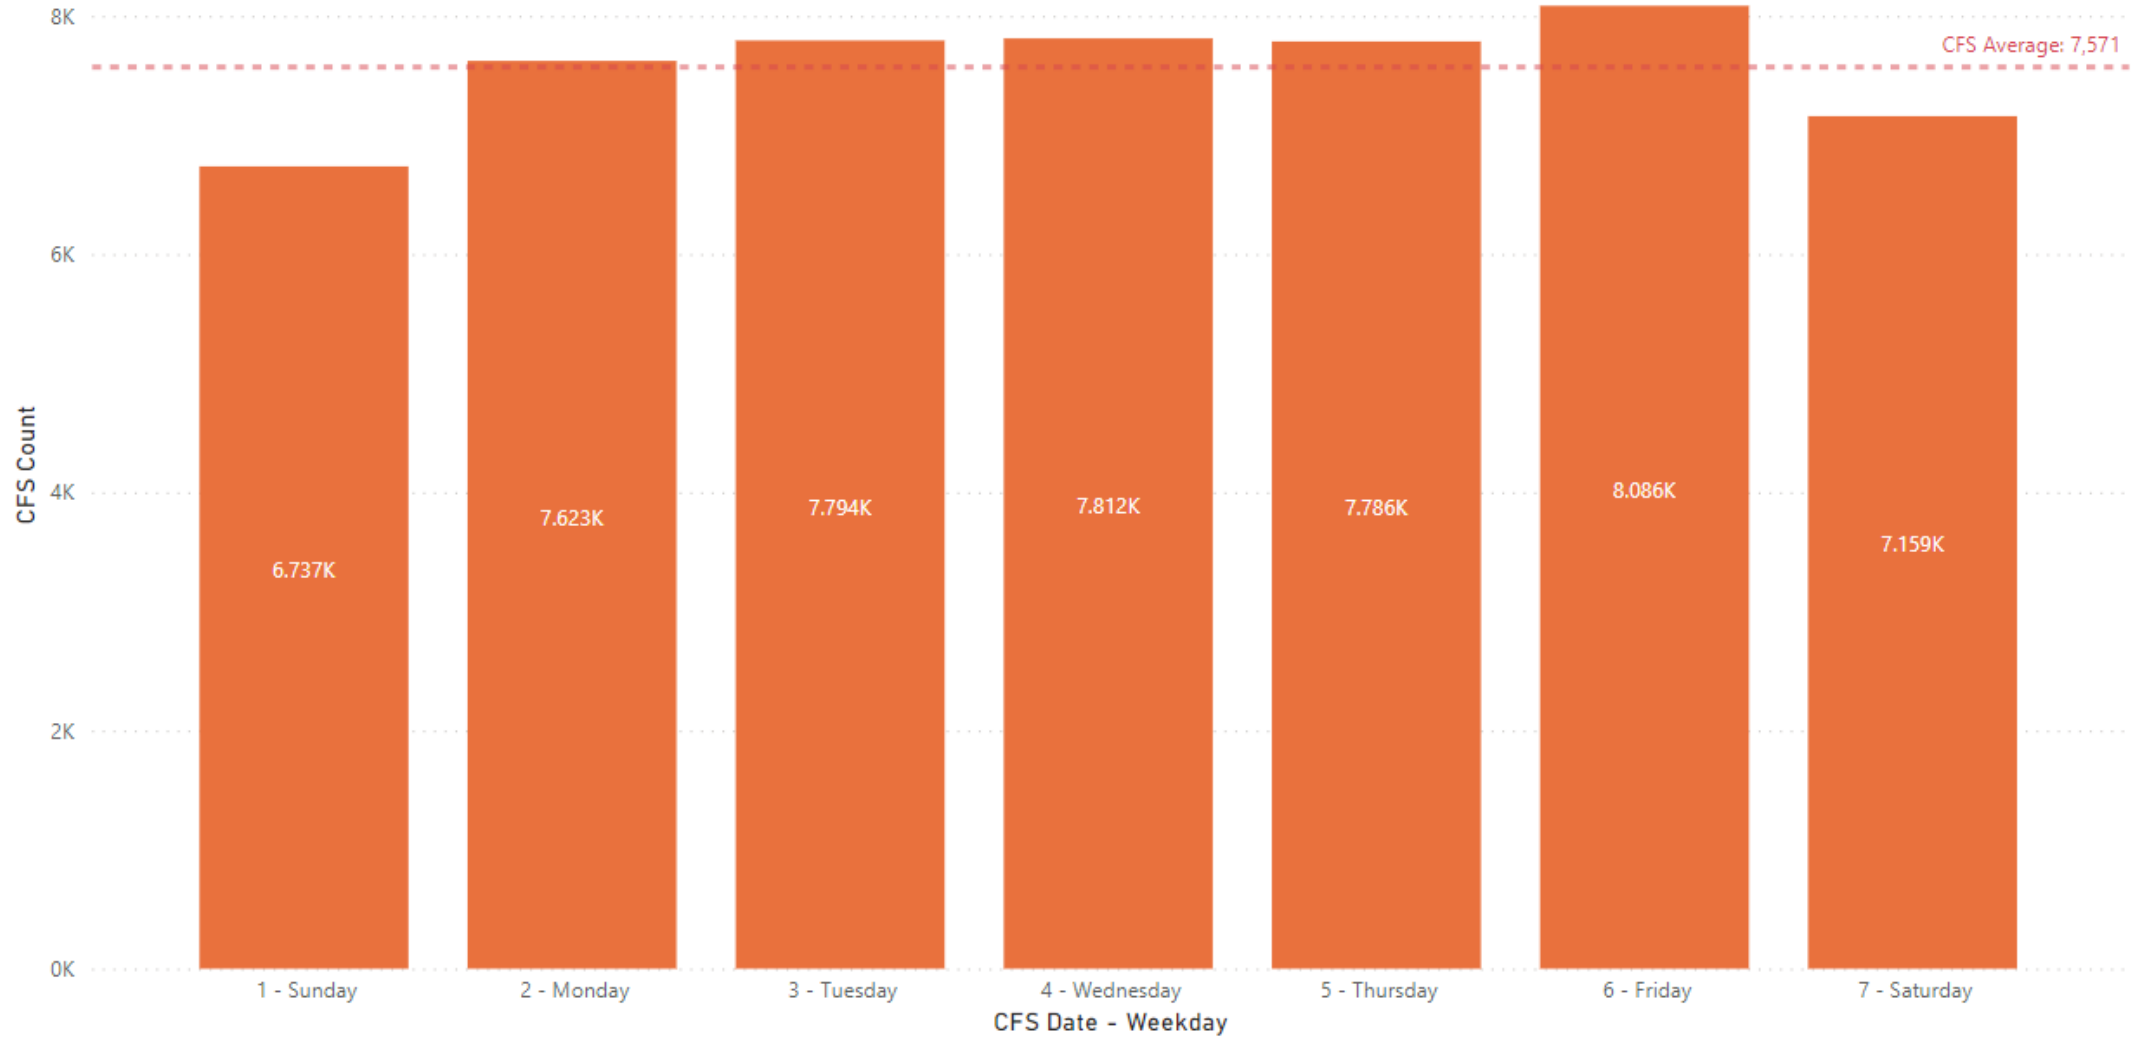

CFS by Year

Source: Department Records

Source: Department Records

ST. LOUIS PARK POLICE DEPARTMENT

CFS by Month - 2020

Source: Department Records

CFS by Weekday - 2020

Source: Department Records