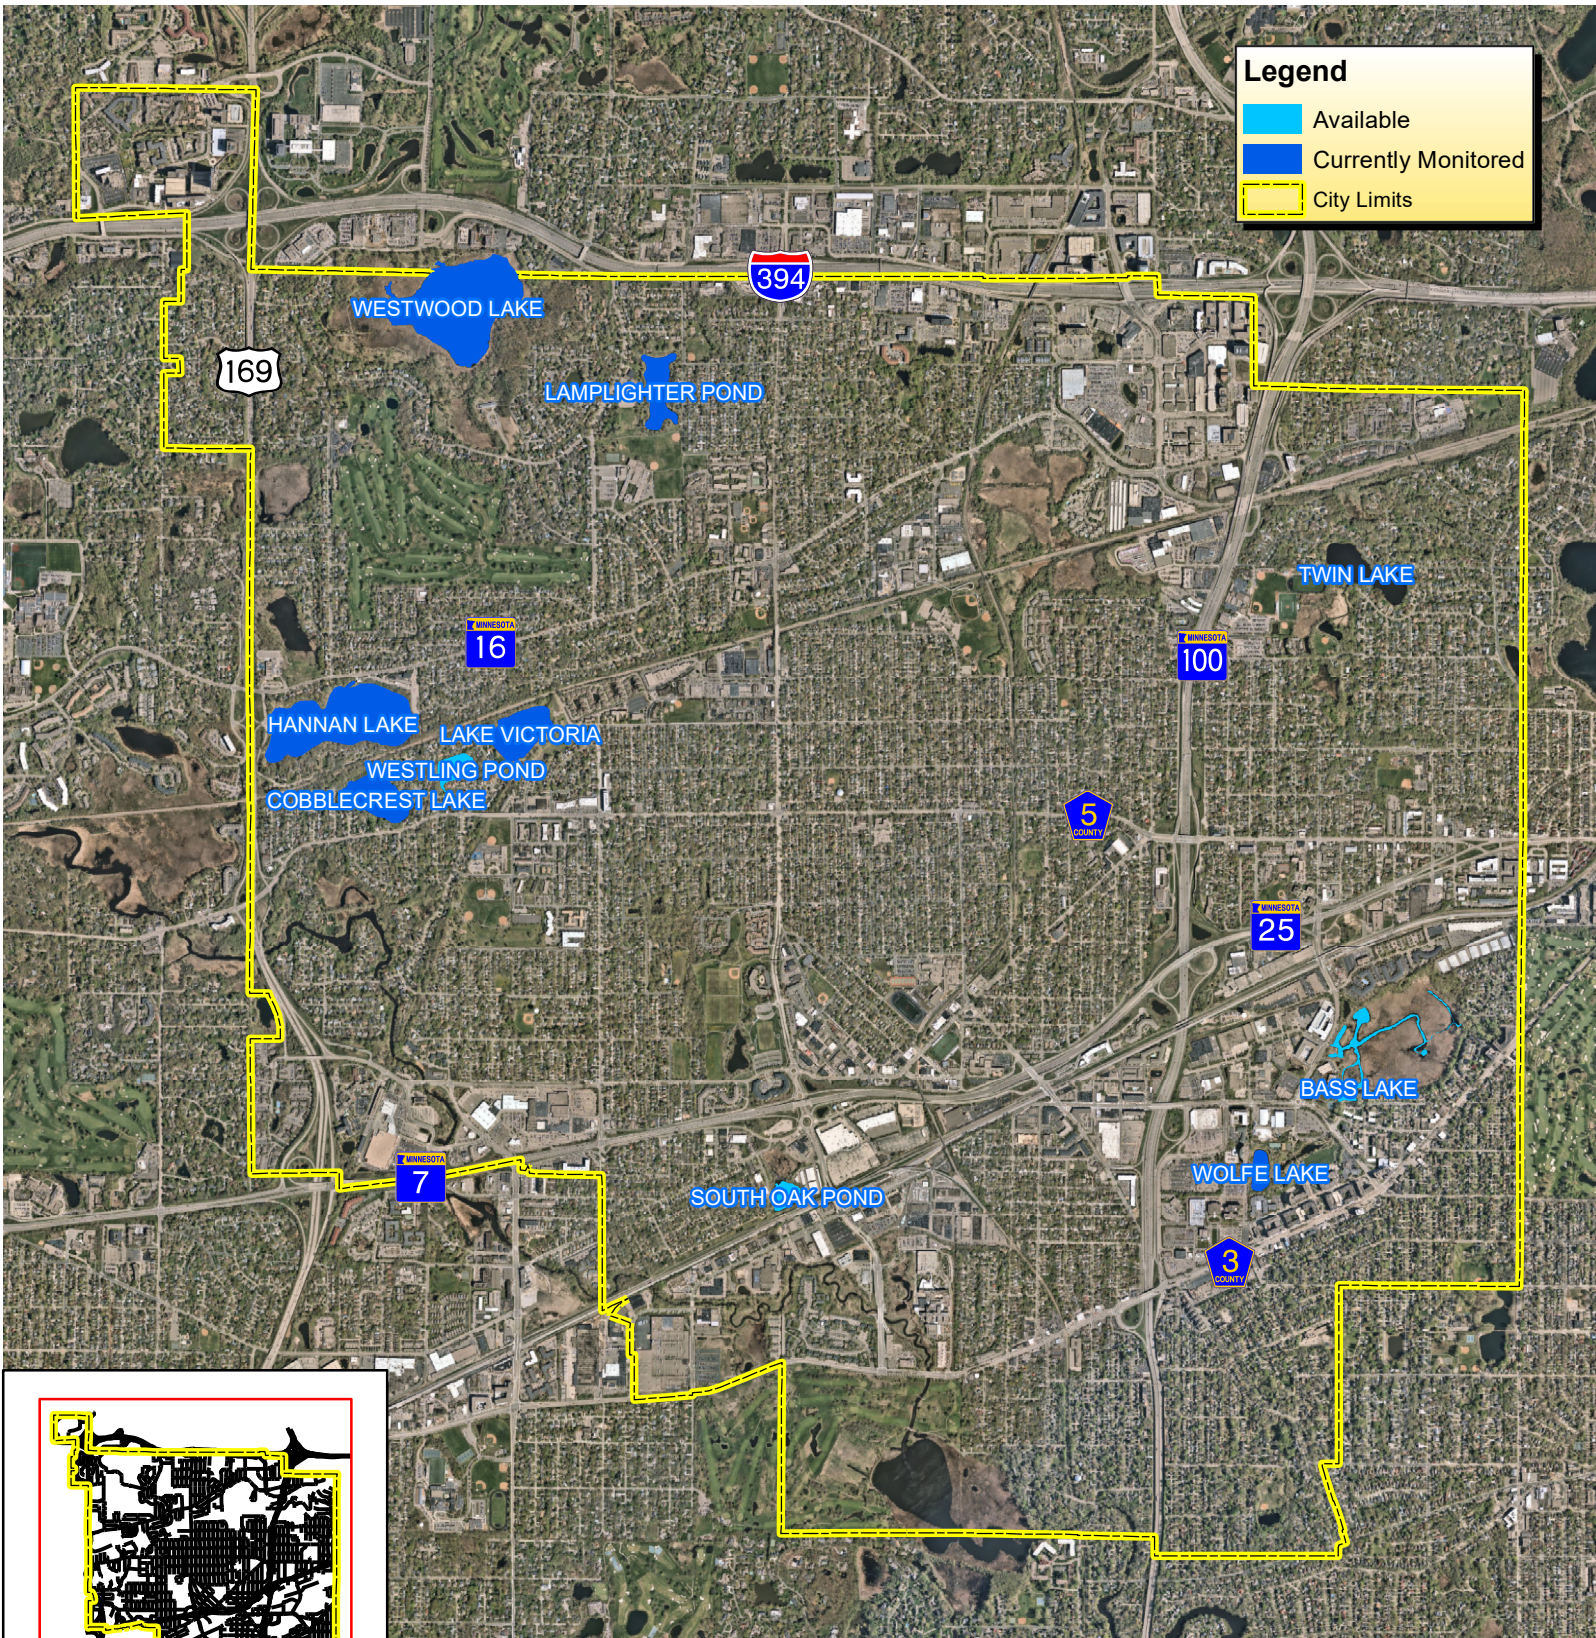

2024 CAMP Monitoring Lakes

Legend

- Available
- Currently Monitored
- City Limits